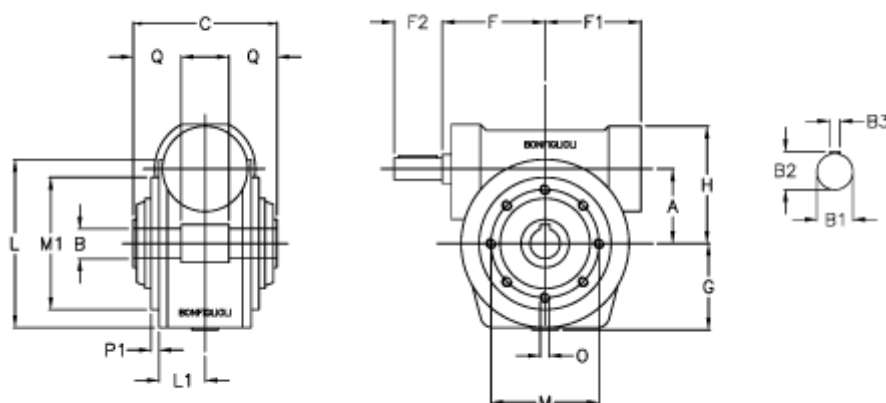

Article number: 3901130030700

Description: Worm gear with solid input shaft  
VF 130P-30-HS

## Measures

a	= 130.0	F1 = 154	O = 16
B	= 45	F2 = 60	P1 = 4.0
B1	= 30	g = 195	Q = 52.5
B2	= 33.0	H = 195	
B3	= 8	L = 310.0	
C	= 165	L1 = 245.0	
Description	= VF 130P-xx-HS	m = 215	
F	= 160.0	M1 = 191	